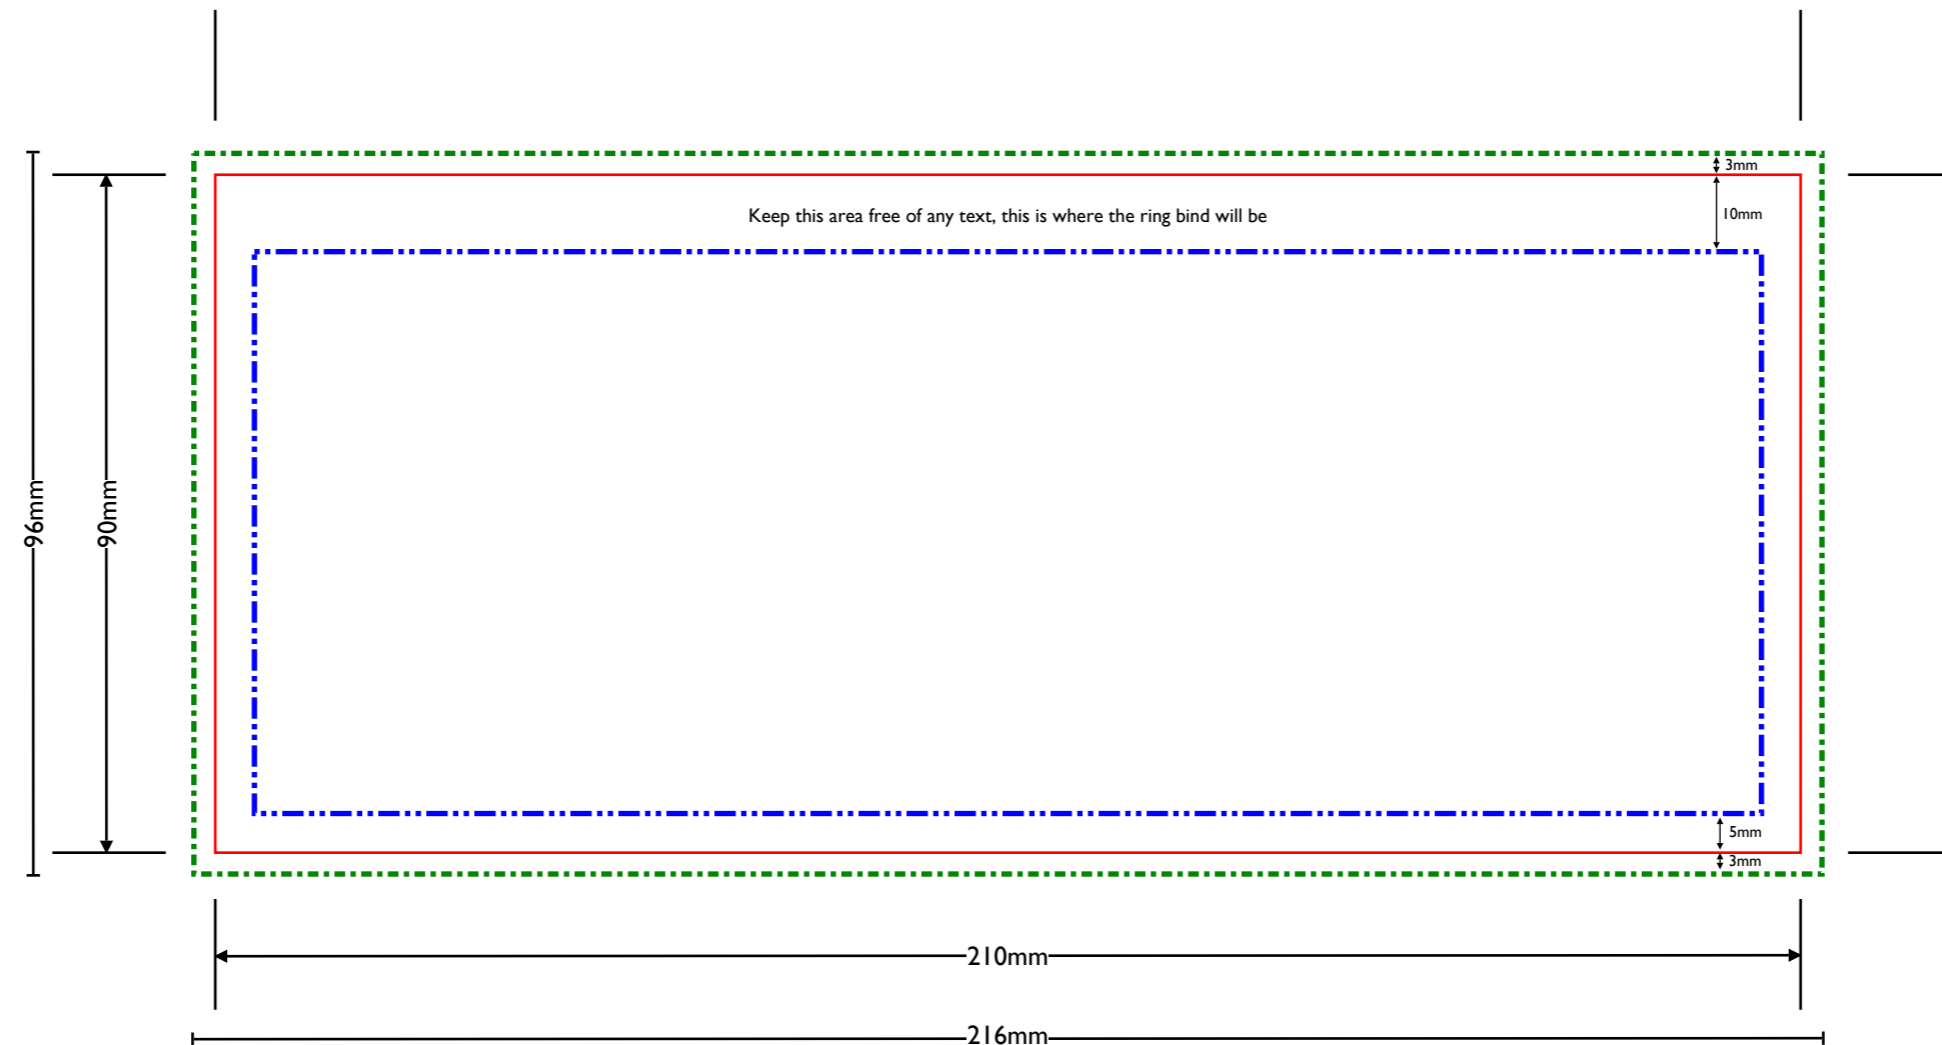

# Triangular Calendar Print Template

*210 x 90mm Wire bound at top*

Artwork should be supplied in jpg or pdf format at 300dpi with text converted to outlines (pdf) and transparencies flattened (pdf)

**Document edge** - this is the final size of the document and indicates where the paper will be trimmed to (also indicated by the black crop marks).

**Bleed area** - 3mm out from **Document edge** on all edges. Bleed is printing that goes beyond the edge of where the sheet will be trimmed. In other words, the bleed is the area to be trimmed off to allow for a neat finish and edge to edge printing. All background colours and images should extend to this line.

**Gutter** - 5mm in from **Document edge** on all edges. All text, logos, images and other graphic elements should be kept within this area to ensure they are not trimmed during the finishing process.